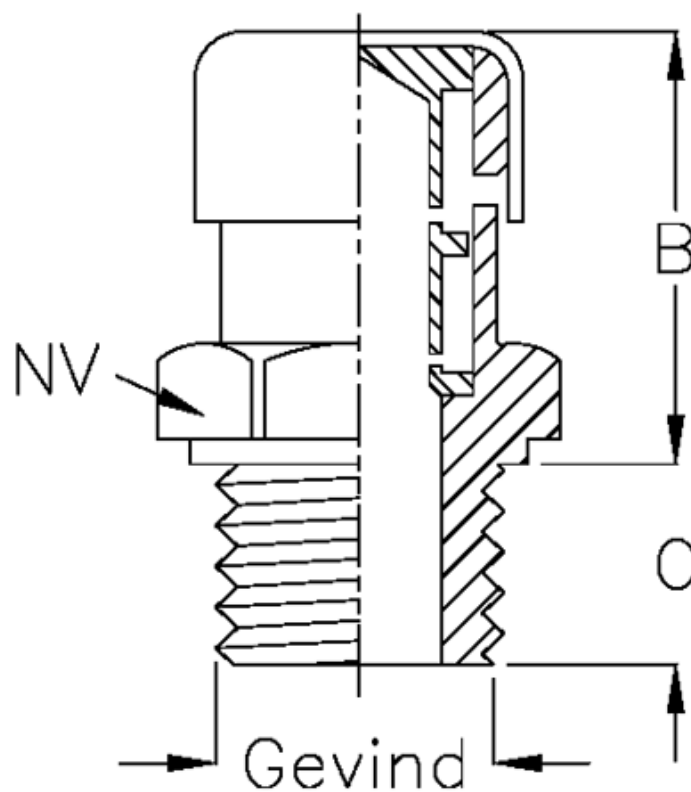

Data Sheet

Article number: 21301480

Description: Breather plug w/labyrinth
Type 30A M12x1,5

Measures

B = 19

C = 9

NV = 17

Thread = M12x1,5